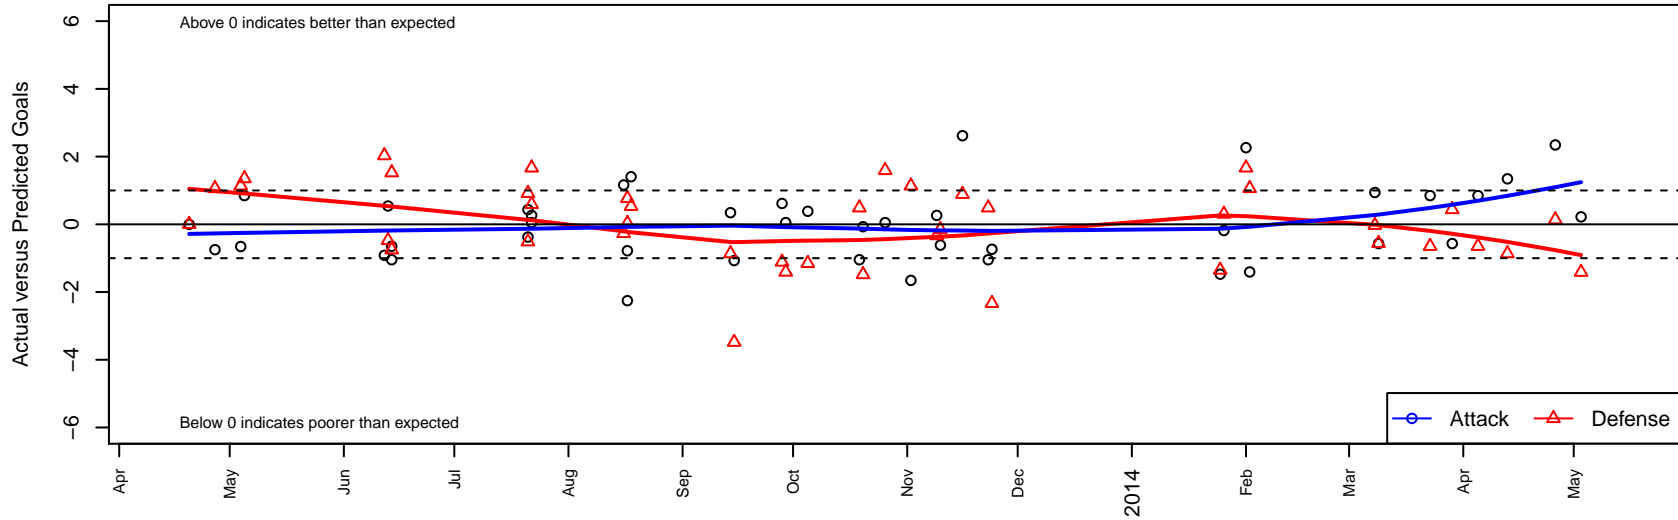

SSC Shadow A B99
Dots are actual minus expected GF (blue circles) and GA (red triangles).
Blue line is smoothed change in attack strength. Red is smoothed change in defense strength.